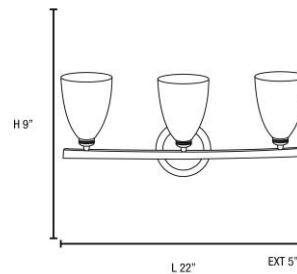

Stock Code: **63813-19-MC/COB**

Collection: Sydney

PRODUCT INFORMATION

Base: 63813-19 Parent: 63813-19
Mounting Type: Wall UPC: 641594168402
Finish: Matte Chrome
Diffuser: Cobalt

PRODUCT MEASUREMENTS

FIXTURE	BACKPLATE / CANOPY
Length:	Length
Width: 22"	Width:
Diameter	Diameter:
Height: 9"	Height:
Extension: 5"	
Overall Height:	

Additional Notes:

Project Name: _____

Location: _____

Type: _____

Quantity: _____

Notes:

LINE DRAWING

IES FILE

In addition to Access Lighting's purchase and warranty terms and conditions, by signing below or placing an order, you agree that you are authorized to bind the entity placing any order and acknowledge the following: All of sizes and measurements are approximate and all images are for illustrative purposes only. In the event of an inconsistency, the "Product Measurements" section controls. There also may be slight differences in the colors and designs compared to the displayed and printed images.